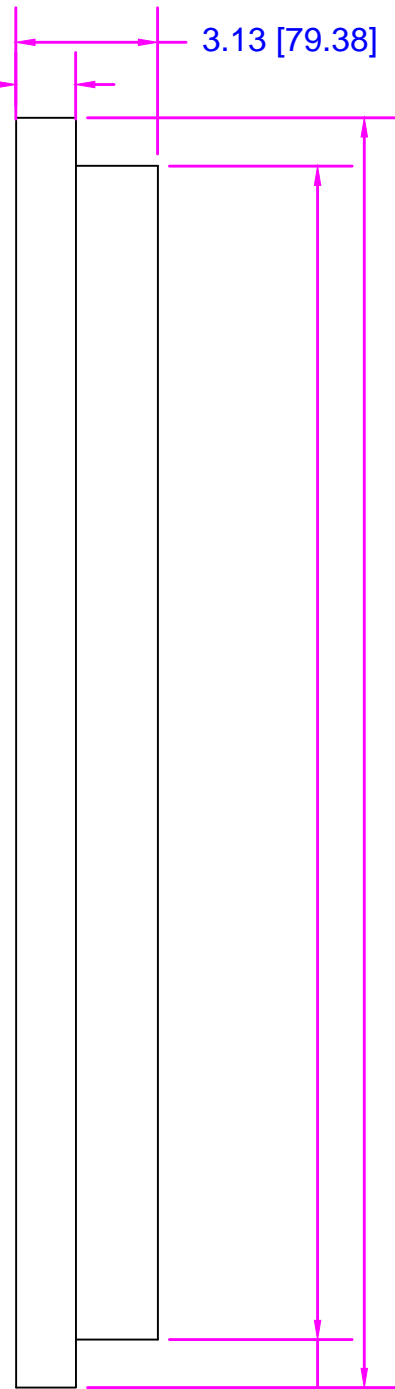

1.32 [33.48]

3.13 [79.38]

25.88 [657.23]

28.00 [711.20]

SIDE VIEW

DO NOT SCALE PRINT

Stealth Acoustics

IMAGE III - 2 WAY LOUDSPEAKER