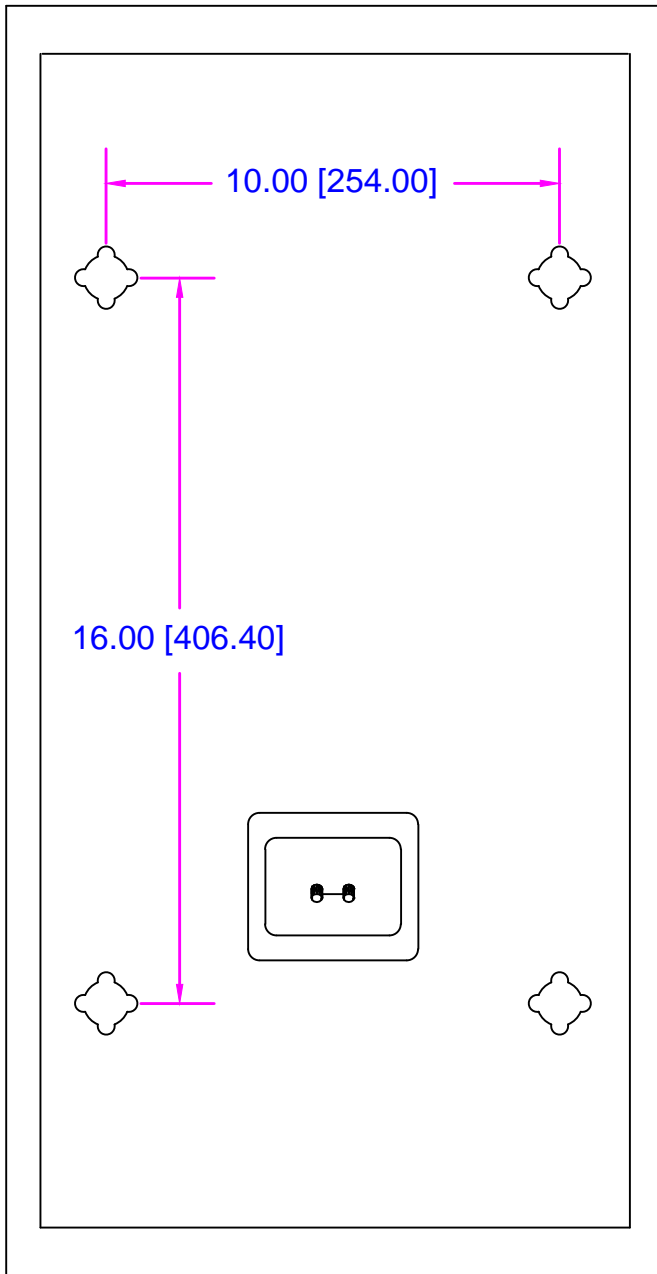

REAR VIEW

1.32 [33.48]

3.13 [79.38]