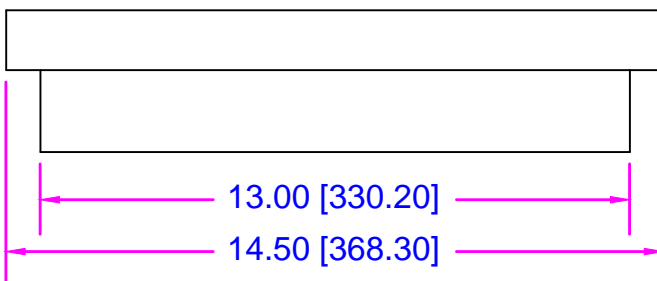

SIDE VIEW

BOTTOM VIEW