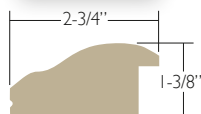

BURL

Camel Burl: #895

Vineyard Burl: #897

GOLD

Platinum Gold: #4398

Antique Gold: #4400

BROWN

Classic Antique: #4403

Espresso: #2305

Burgundy & Black: #3386

SILVER

Silver Satin: #4401

BLACK

Antique Black: #4404

Satin Black: #3381

Black Slope: #W250