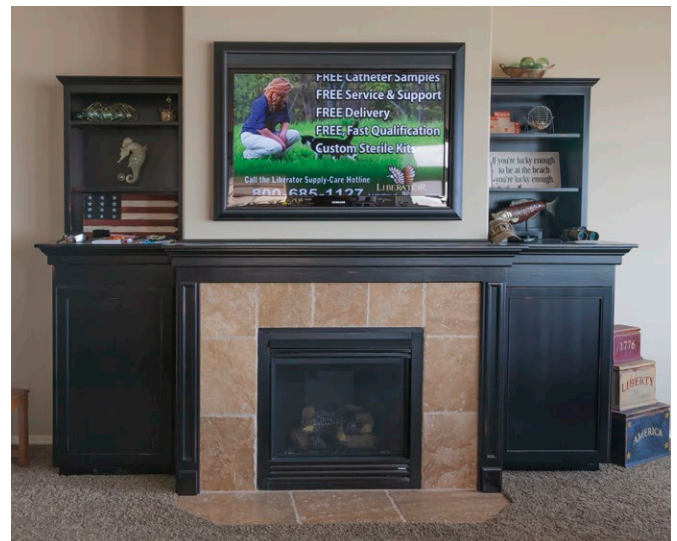

SIMPLE INSTALLATION

CoverArt systems ship completely assembled, ready to hang and operate.

- CoverArt frames install with a 1" (25mm) clearance around all sides of the TV for easy accessibility.
- Use an articulating TV mount for easier CoverArt installation and easier access to the TV for setup.
- For a cleaner finish, paint the area behind the TV/CoverArt in black or a dark color.

Each project is unique. Use hardware appropriate for the installation site to mount the CoverArt.

- *For on-wall installation:* Two simple wooden cleats may be fashioned on-site and attached with proper spacing to the wall on either side of the TV.
- *For recessed installation:* The side skirts of the CoverArt will fit in and attach to the inside of the recessed area, creating a low-profile look.
- After the CoverArt is attached to the wall, power and optional control wiring are connected.
- CoverArt includes IR remote control with optional contact closure support for home automation systems.
- *Detailed installation and operation instructions come with each CoverArt.*