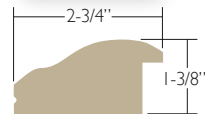

Burgundy & Black: #3386