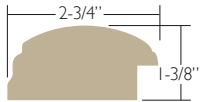

BURL

Camel Burl: #895