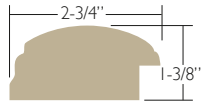

Vineyard Burl: #897