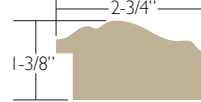

COMPLETE CUSTOMIZATION

CoverArt systems are available in four size ranges to fit televisions up to 75" (190cm) diagonal. Once artwork and options are selected, each system is custom designed and manufactured.

BURL

Camel Burl: #895

Vineyard Burl: #897

GOLD

Platinum Gold: #4398

Antique Gold: #4400

BROWN

Classic Antique: #4403