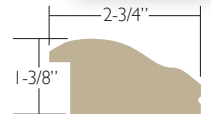

SILVER

Silver Satin: #4401