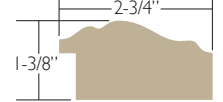

COMPLETE CUSTOMIZATION

CoverArt systems are available in four size ranges to fit televisions up to 75" (190cm) diagonal. Once artwork and options are selected, each system is custom designed and manufactured.

BURL

Camel Burl: #895

Vineyard Burl: #897

GOLD

Platinum Gold: #4398

Antique Gold: #4400

BROWN

Classic Antique: #4403