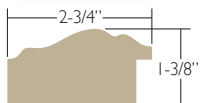

COMPLETE CUSTOMIZATION

CoverArt systems are available in four size ranges to fit televisions up to 75" (190cm) diagonal. Once artwork and options are selected, each system is custom designed and manufactured.

BURL

Camel Burl: #895

Vineyard Burl: #897

GOLD

Platinum Gold: #4398

Antique Gold: #4400

BROWN

Classic Antique: #4403